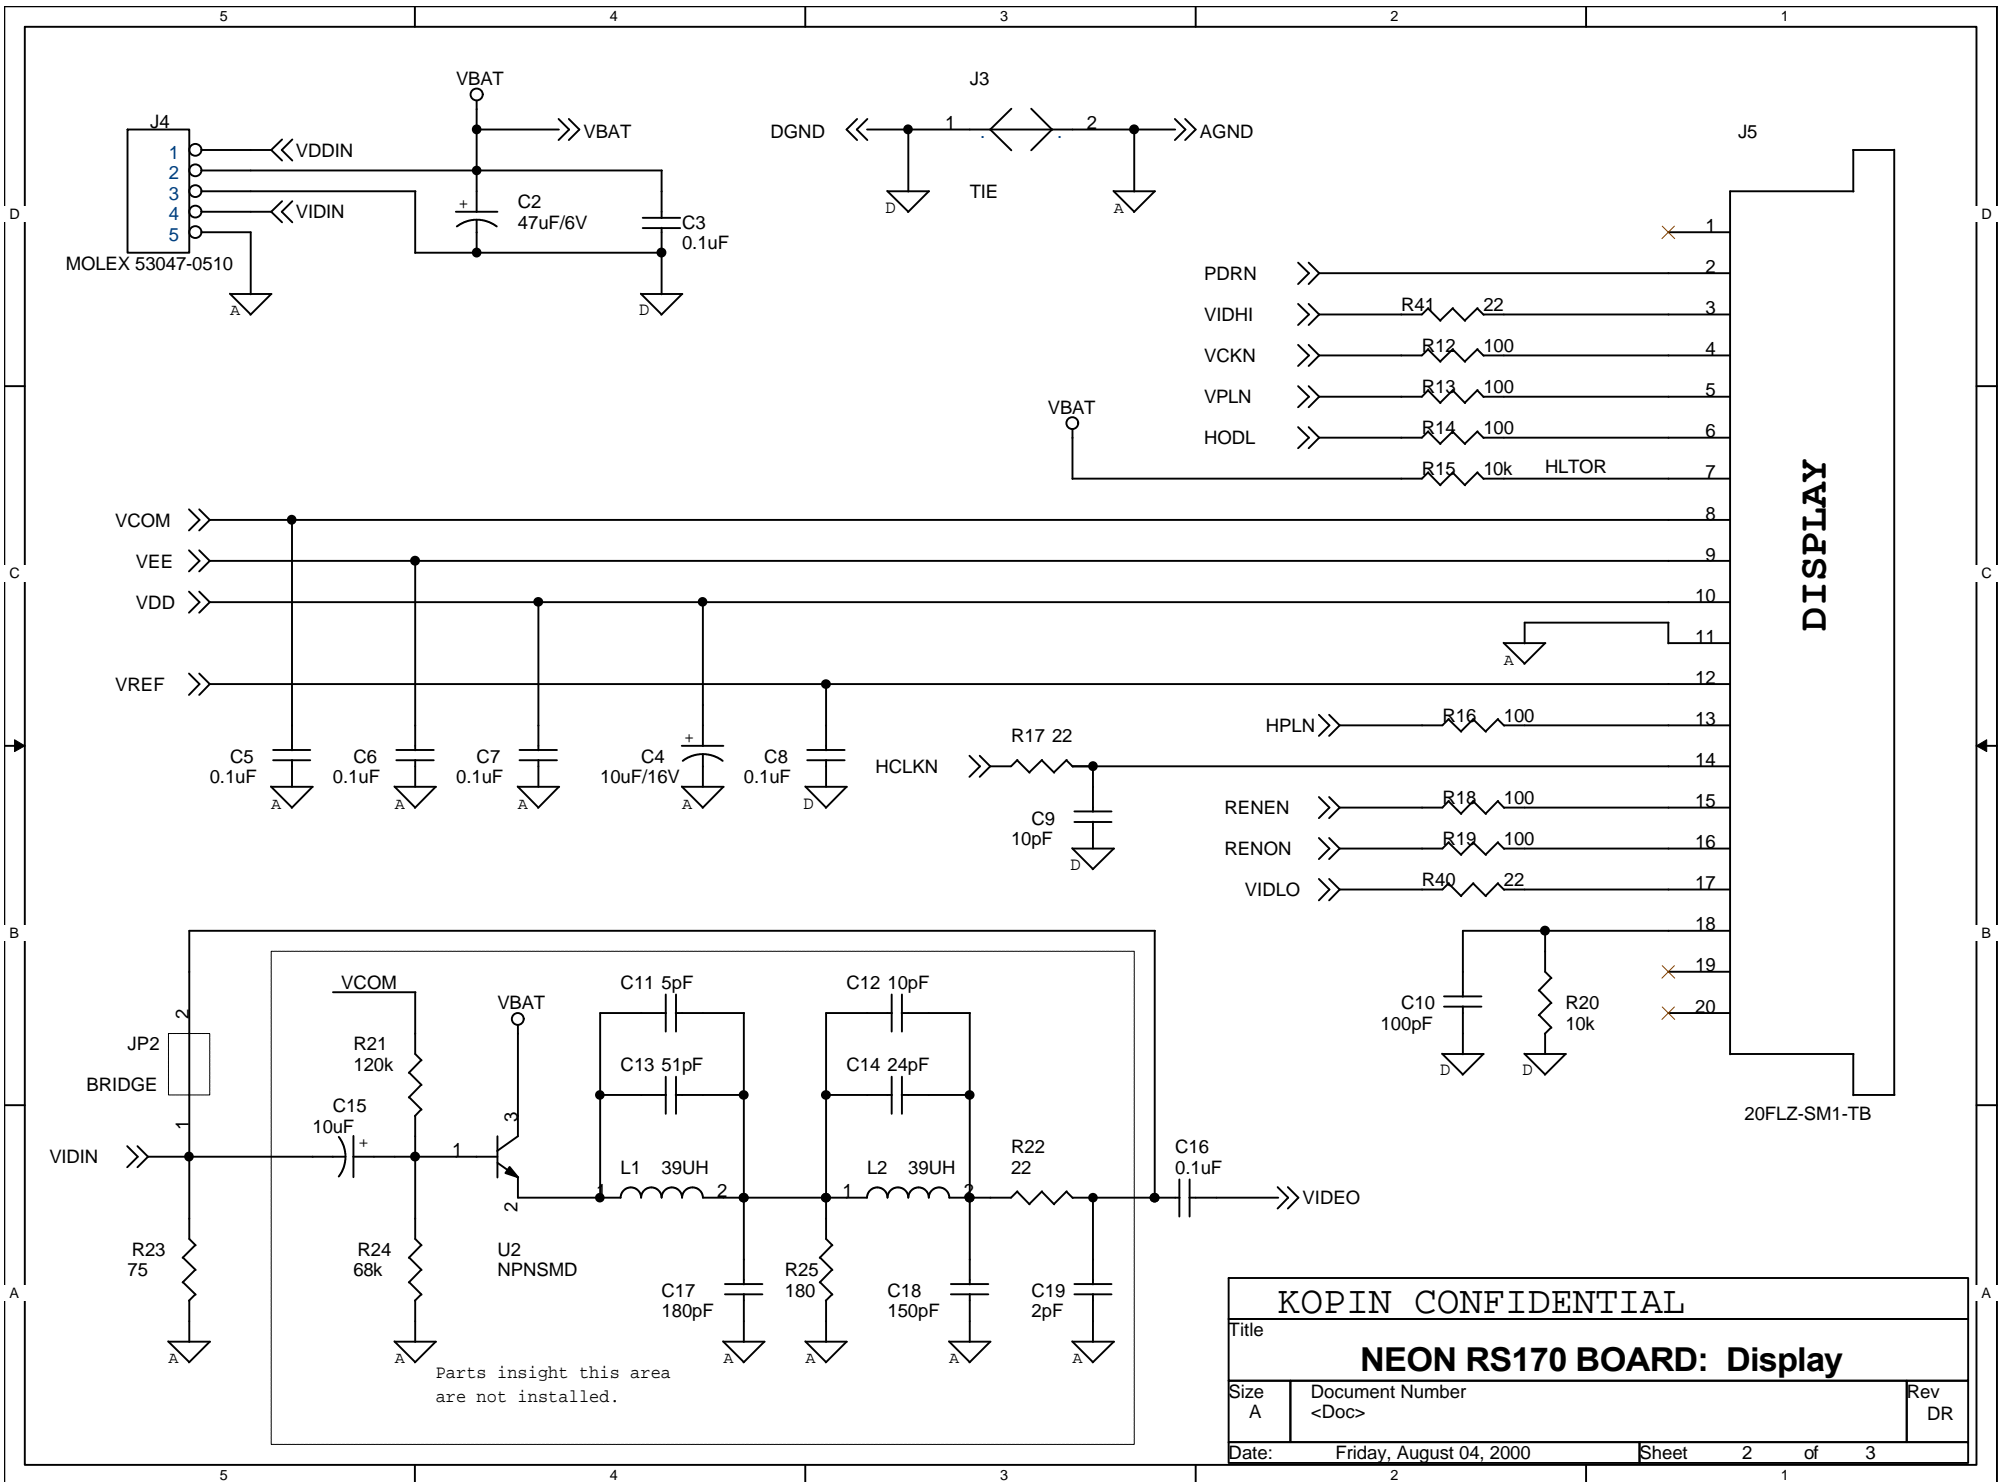

KOPIN CONFIDENTIAL		
Title		
NEON RS170 BOARD: CPLD		
Size A	Document Number <Doc>	Rev DR
Date:	Friday, August 04, 2000	Sheet 1 of 3

KOPIN CONFIDENTIAL		
Title		
NEON RS170 BOARD: Display		
Size A	Document Number <Doc>	Rev DR
Date:	Friday, August 04, 2000	Sheet 2 of 3